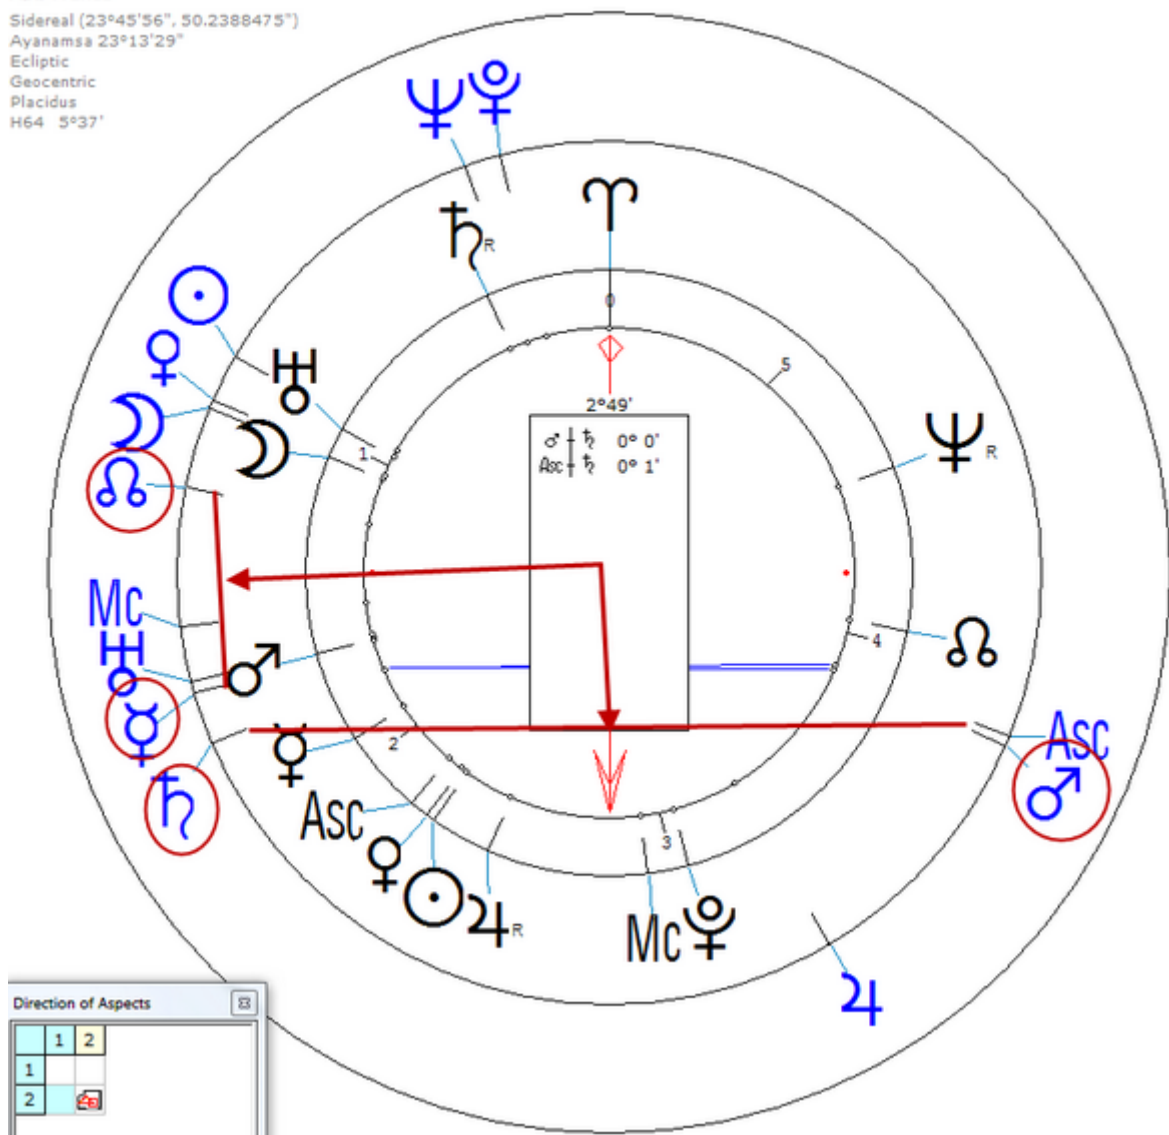

Dumas, Jean-Baptiste (1961)

7 June 1961 at 03:30 (= 03:30 AM)Apt, France, 43n53, 5e24

French radio journalist.

<https://www.astro.com/astro-databank/Dumas,_Jean-Baptiste_(1961)>

Death by Suicide 11 November 1994

Progressed Lunar Return (Harmonic 64)

Lunar $\♂/\♁$ = Lunar $\♀/\♁$

Dumas, Jean-Baptiste (1961)
7 June 1961 Wed 3:30 (GMT+1) 43n53 5e24
Apt, France
Sidereal (23°45'56", 50.2388475")
Ayanamsa 23°13'29"
Ecliptic
Geocentric
Placidus
H64 5°37'